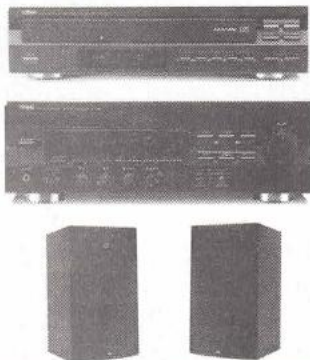

Good

This is perfect for an inexpensive music system that really performs!

CD Changer - **Yamaha CDC-565** - 5 disc CD changer

Receiver - **Yamaha RX-396** - 50 watts x 2 Receiver

Speakers - **Boston Acoustics CR-8** - 2 way 8" woofer

System Price: $725.00

Better