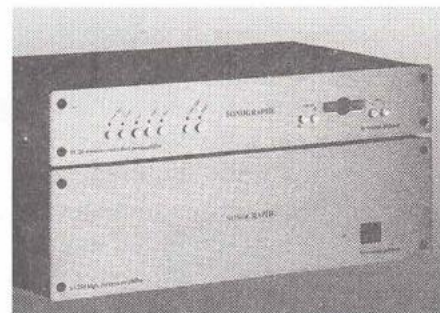

Conrad-Johnson Sonographe SA-250

Sonographe SA-250 - With 125 watts per channel, this amp is the finest in its price class.

Sonographe SA-250...$1195.00